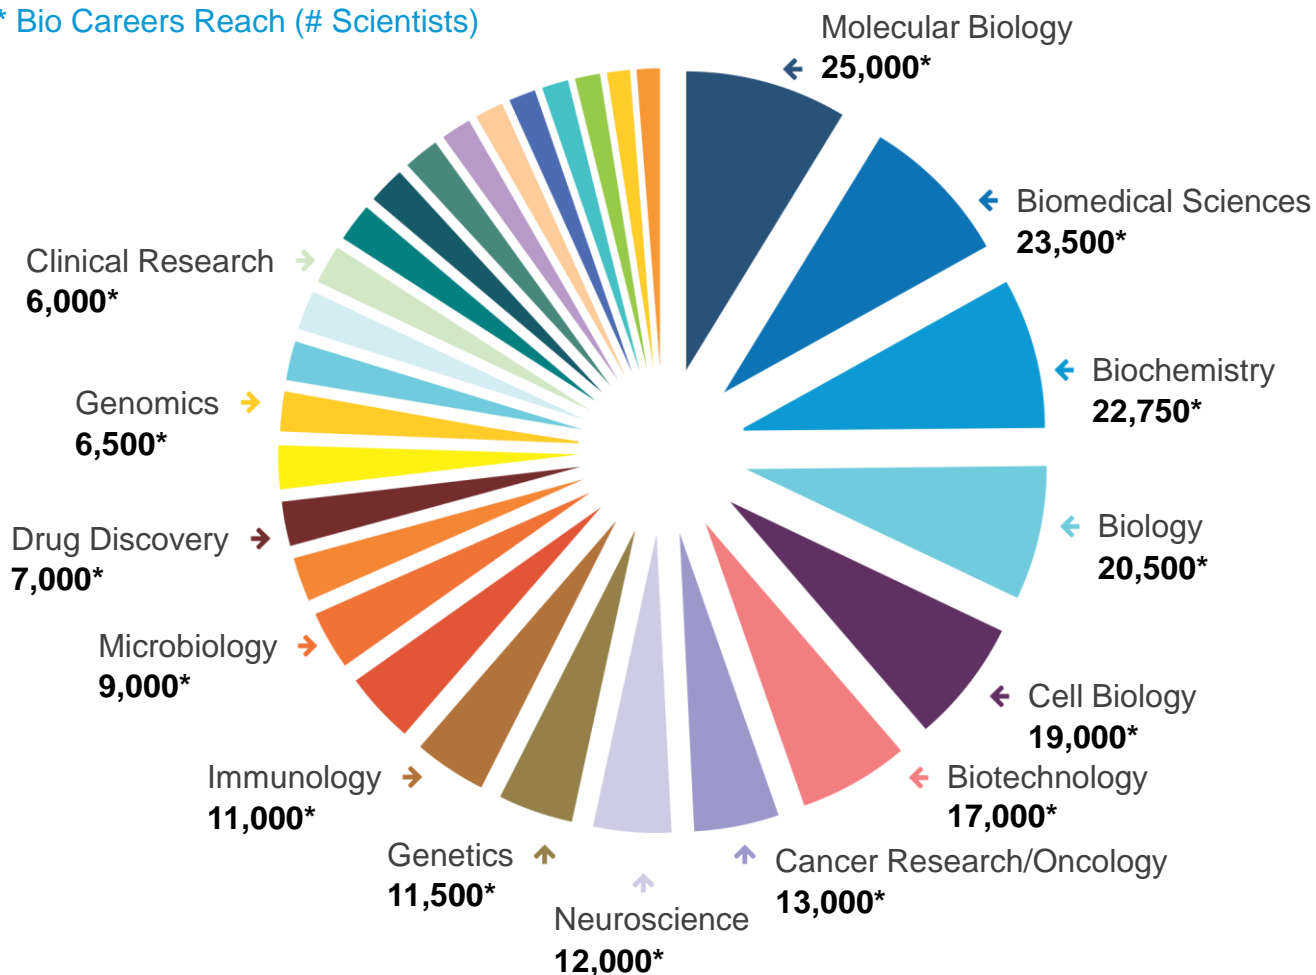

Scientific Background

* Bio Careers Reach (# Scientists)

Scientific Disciplines

- ← Molecular Biology
- ← Biomedical Sciences
- ← Biochemistry
- ← Biology
- ← Cell Biology
- ← Biotechnology
- ← Cancer Research/Oncology
- ← Neuroscience
- ← Genetics
- ← Immunology
- ← Postdoctoral
- ← Microbiology
- ← Chemistry
- ← Drug Discovery
- ← Developmental Biology
- ← Genomics

All other areas total a reach of **64,000, including Nanotechnology, Engineering, Pathology, Public Health, Physics, Diagnostics, Evolutionary Biology, Psychiatry, Preclinical Development, Environmental Science, Toxicology, Agriculture, Statistics, Material Science, Epidemiology, Ecology, Internal Medicine, Pharmacokinetics, Surgery, Anatomy, Biometrics, Marine Science, Mathematics, Pediatrics, Rheumatology, Information Technology and Veterinary Medicine.