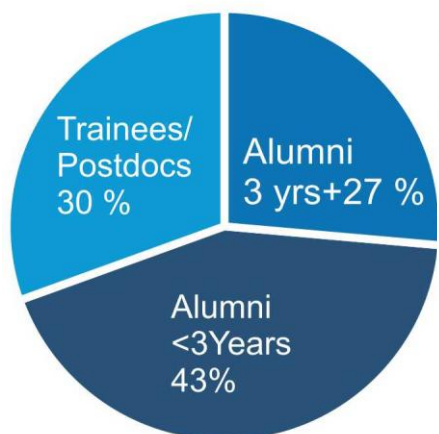

Jobseeker Demographics

Reach

The network reaches over 350,000 graduates, postdocs, and alumni with up to 15 years of experience.

Degree

Scientific Experience

Career Interest

Biopharma	54%
Academia	54%
Consulting	27%
Entrepreneurial/Startups	23%
Healthcare	21%
Teaching	18%
Non-Profit	16%
Government	15%
Venture Cap	11%
Int'l Affairs/Dev	10%
Inv. Banking	9%
Media	8%