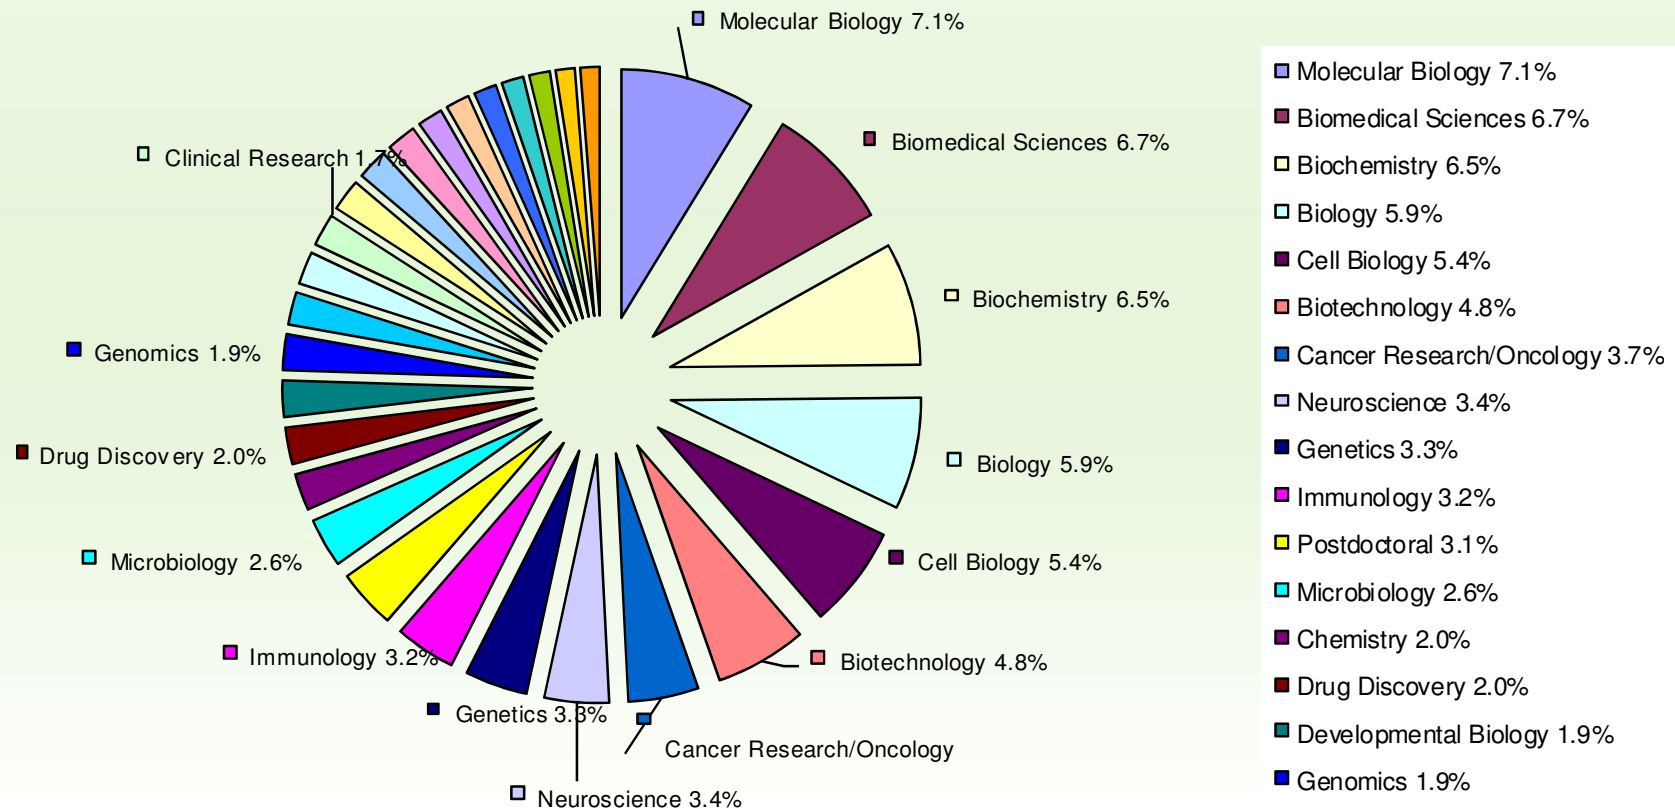

Scientific Disciplines

*All other areas make up 18.3%, including Nanotechnology, Engineering, Pathology, Public Health, Physics, Diagnostics, Evolutionary Biology, Psychiatry, Preclinical Development, Environmental Science, Toxicology, Agriculture, Statistics, Material Science, Epidemiology, Ecology, Internal Medicine, Pharmacokinetics, Surgery, Anatomy, Biometrics, Marine Science, Mathematics, Pediatrics, Rheumatology, Information Technology, and Veterinary Medicine.