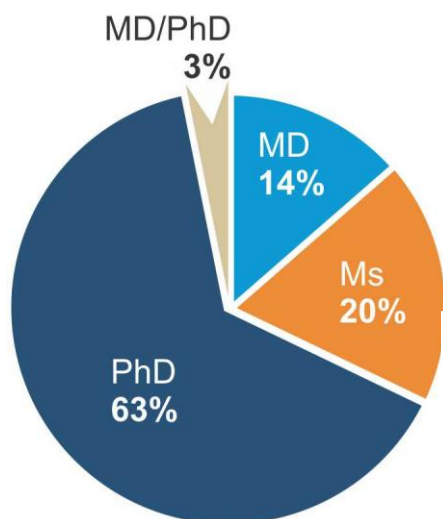

Jobseeker Demographics

Reach

The network reaches over 350,000 graduates, postdocs, and alumni with up to 15 years of experience.

Degree

Scientific Experience

Career Interest

Biopharma	54%
Academia	54%
Consulting	27%
Entrepreneurial/Startups	23%
Healthcare	21%
Teaching	18%
Non-Profit	16%
Government	15%
Venture Cap	11%
Int'l Affairs/Dev	10%
Inv. Banking	9%
Media	8%