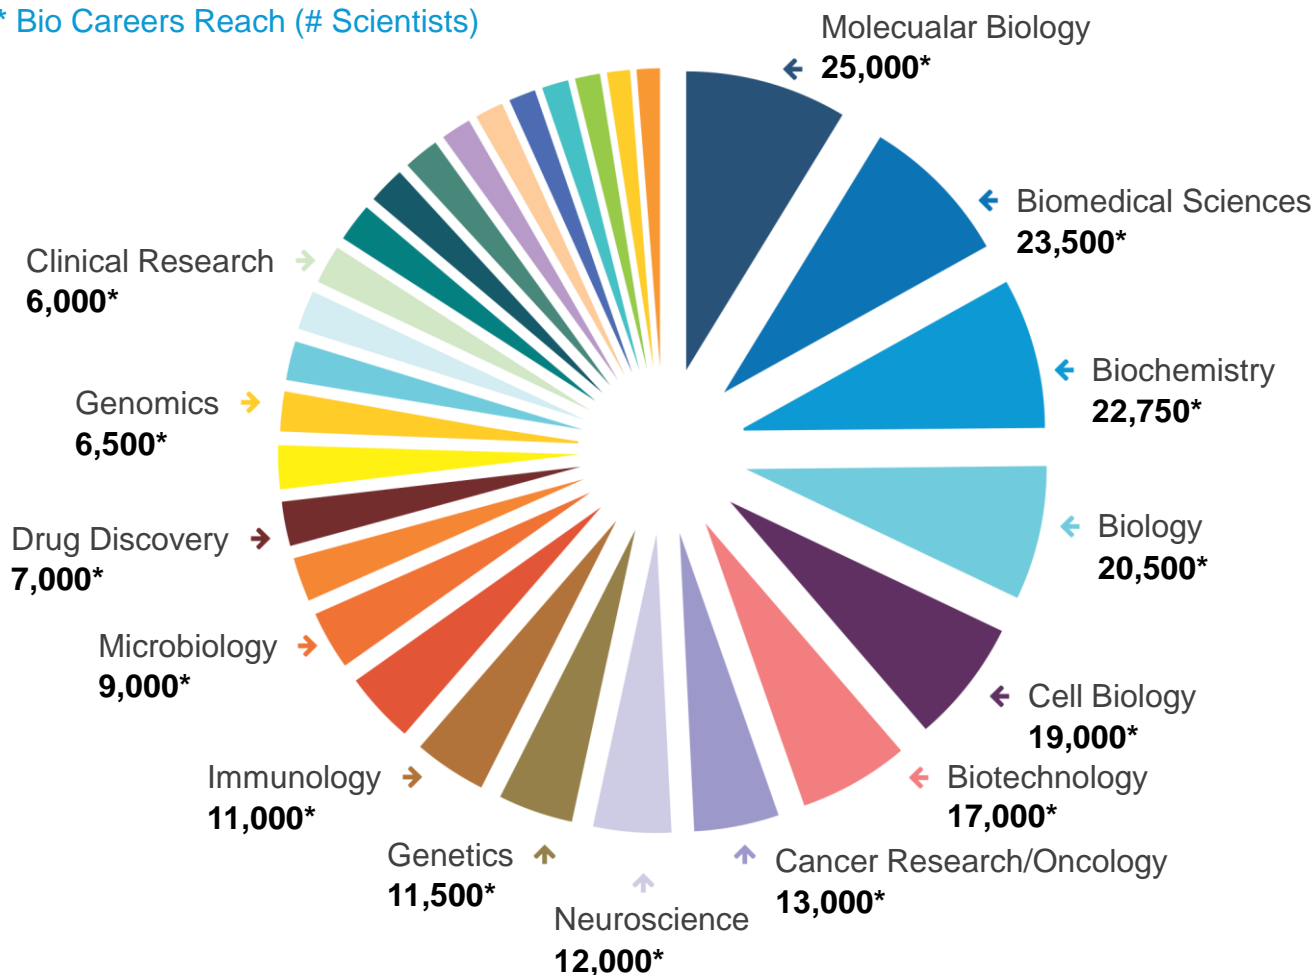

Scientific Background

* Bio Careers Reach (# Scientists)

Scientific Disciplines

- ← Molecular Biology
- ← Biomedical Sciences
- ← Biochemistry
- ← Biology
- ← Cell Biology
- ← Biotechnology
- ← Cancer Research/Oncology
- ← Neuroscience
- ← Genetics
- ← Immunology
- ← Postdoctoral
- ← Microbiology
- ← Chemistry
- ← Drug Discovery
- ← Developmental Biology
- ← Genomics

All other areas total a reach of **64,000, including Nanotechnology, Engineering, Pathology, Public Health, Physics, Diagnostics, Evolutionary Biology, Psychiatry, Preclinical Development, Environmental Science, Toxicology, Agriculture, Statistics, Material Science, Epidemiology, Ecology, Internal Medicine, Pharmacokinetics, Surgery, Anatomy, Biometrics, Marine Science, Mathematics, Pediatrics, Rheumatology, Information Technology and Veterinary Medicine.