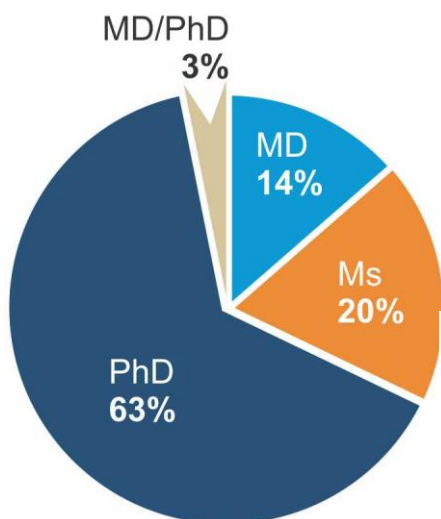

Jobseeker Demographics

Reach

The network reaches over 350,000 graduates, postdocs, and alumni with up to 15 years of experience.

Degree

Scientific Experience

Career Interest

Biopharma	54%
Academia	54%
Consulting	27%
Entrepreneurial/Startups	23%
Healthcare	21%
Teaching	18%
Non-Profit	16%
Government	15%
Venture Cap	11%
Int'l Affairs/Dev	10%
Inv. Banking	9%
Media	8%