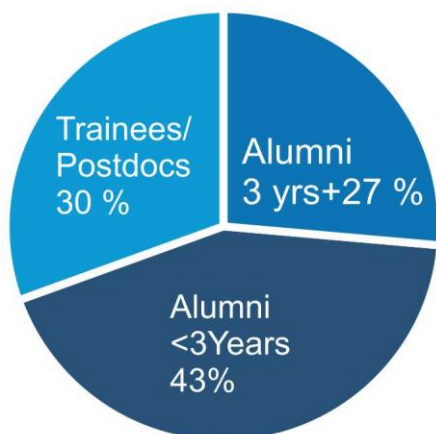

Jobseeker Demographics

Reach

The network reaches over 350,000 graduates, postdocs, and alumni with up to 15 years of experience.

Degree

Scientific Experience

Career Interest

Biopharma	54%
Academia	54%
Consulting	27%
Entrepreneurial/Startups	23%
Healthcare	21%
Teaching	18%
Non-Profit	16%
Government	15%
Venture Cap	11%
Int'l Affairs/Dev	10%
Inv. Banking	9%
Media	8%